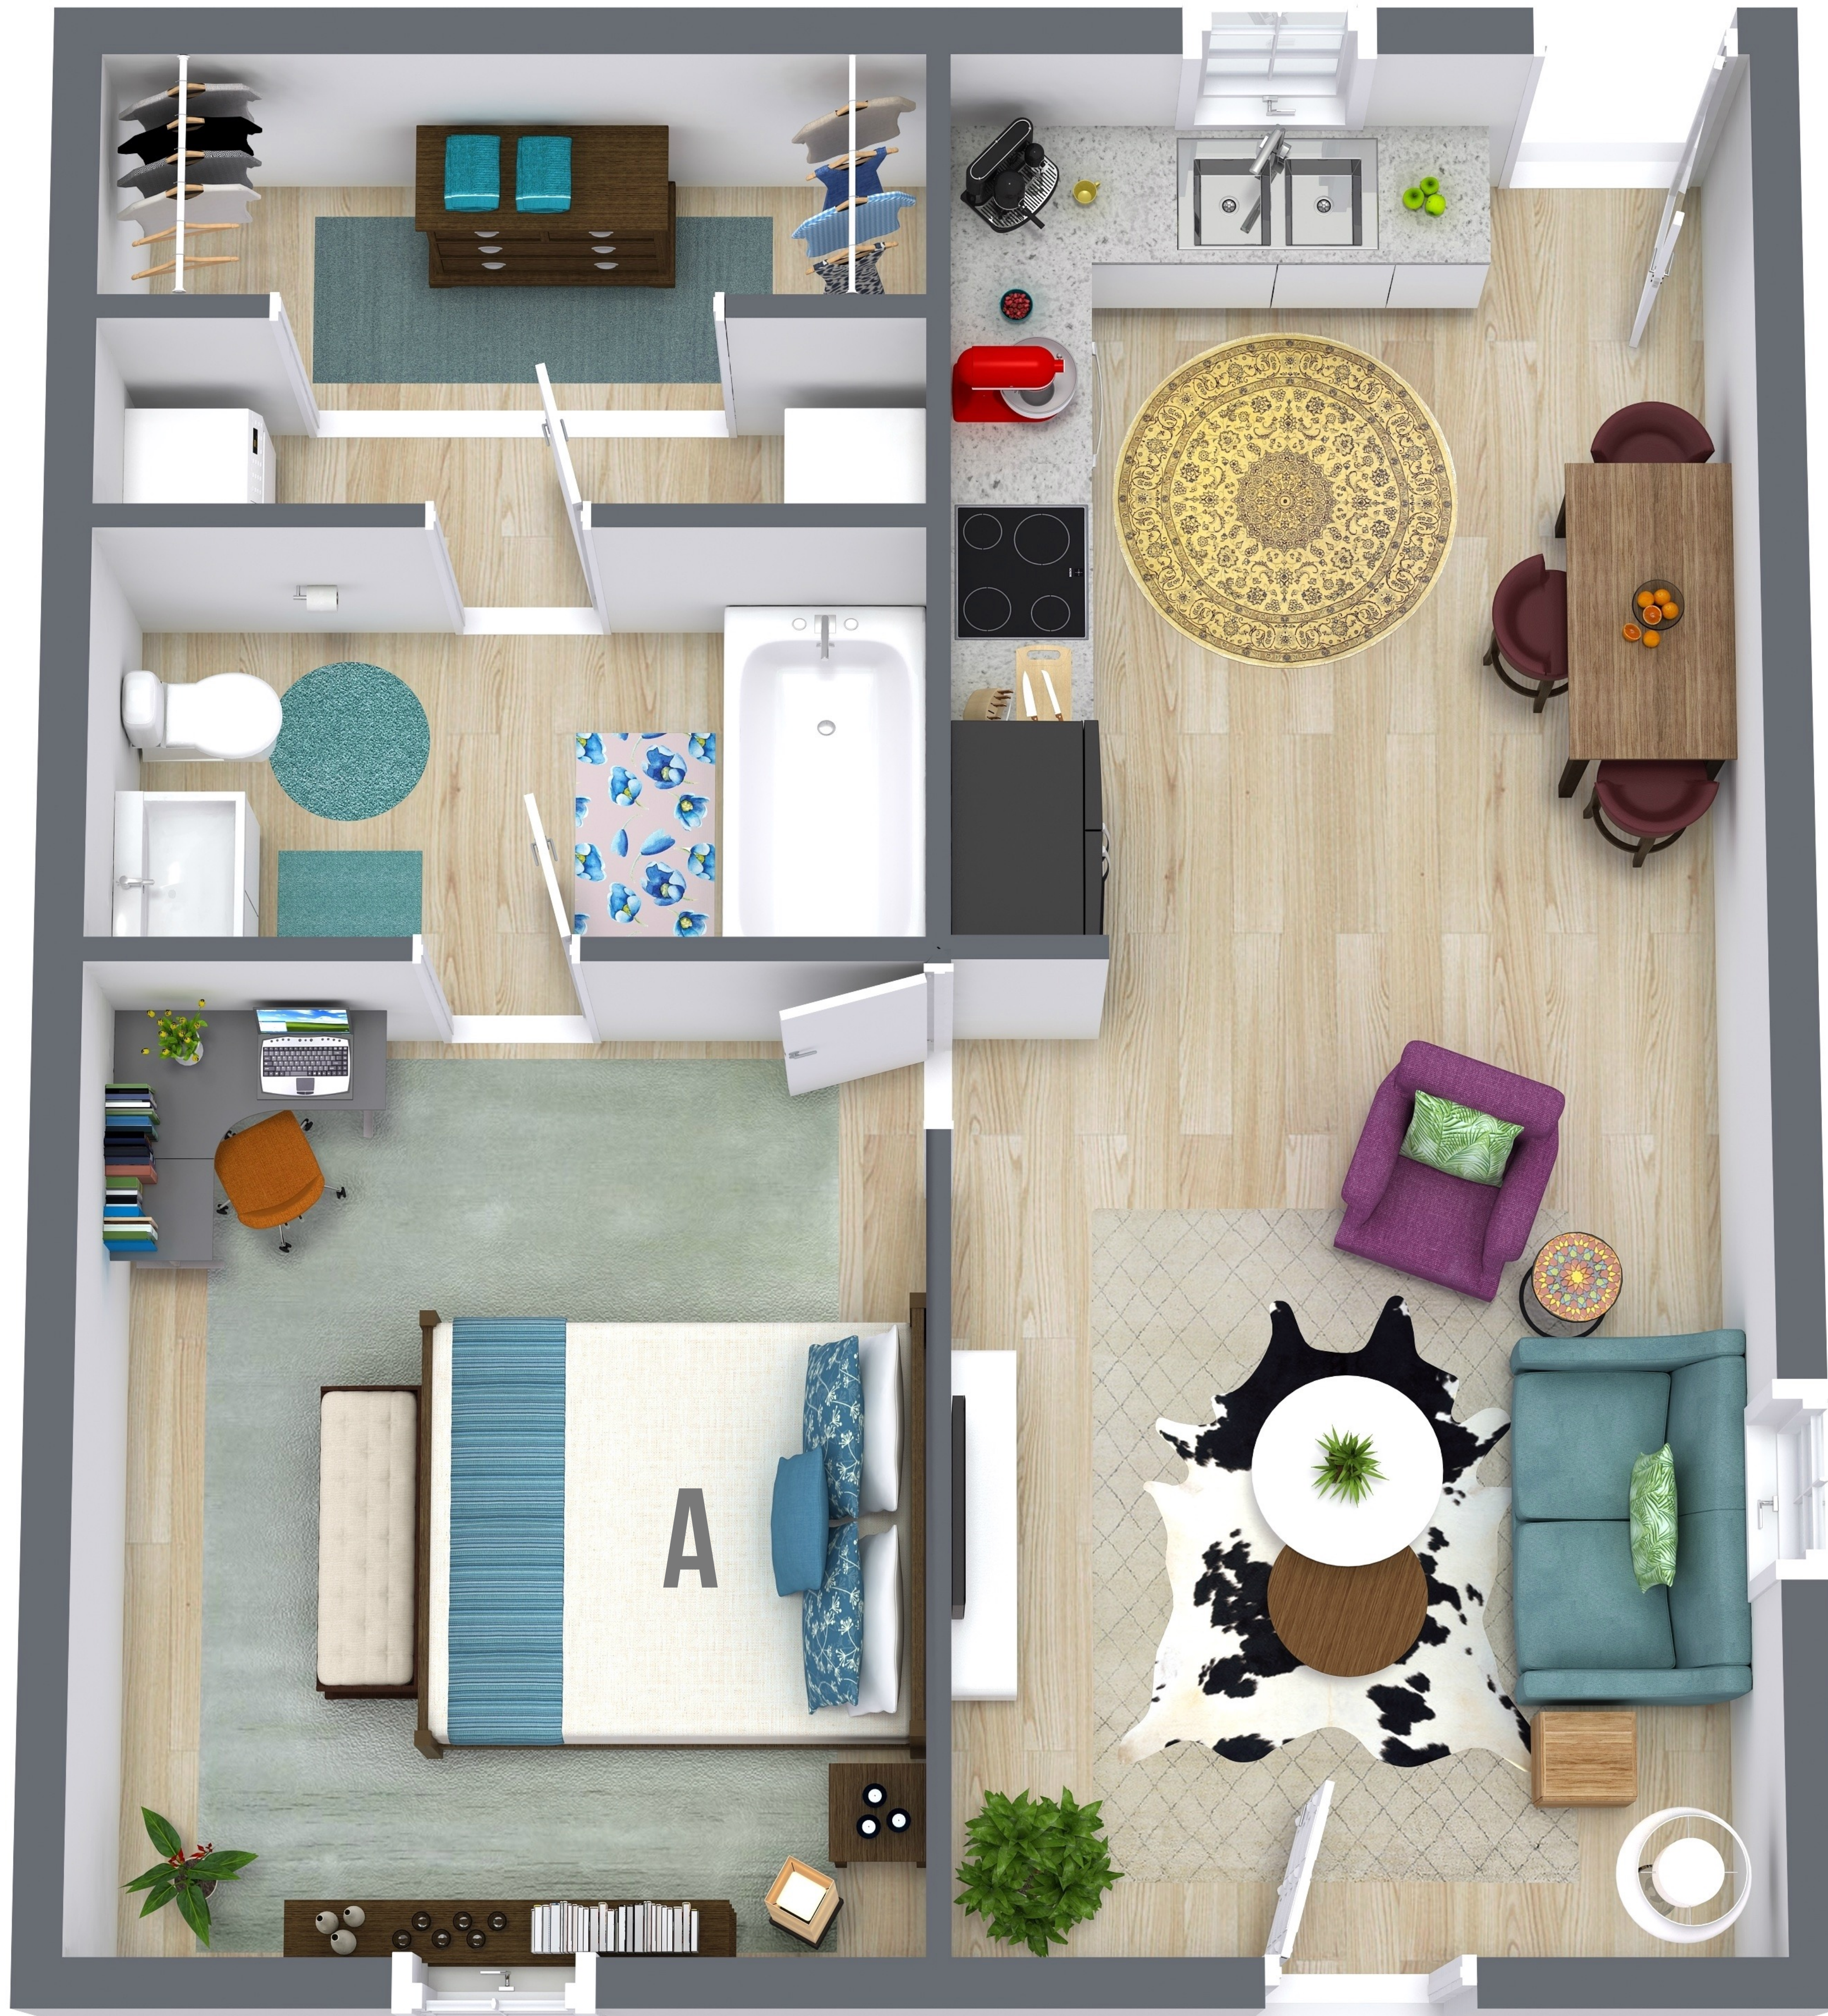

# Walnut Grove

**ONE BEDROOM  
650 SQUARE FEET**

**A: 11.5' X 13.5'**

**KITCHEN: 11.5' X 12'  
LIVING ROOM: 11.5' X 14'**